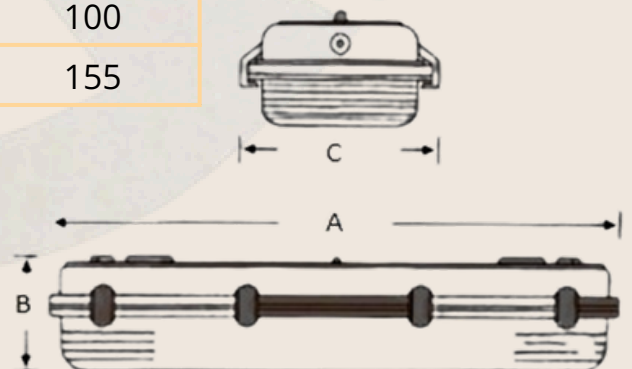

### Specifications

Model	F7236C
Input	110/220V
Mounting Type	Surface/Suspension
Lamp Type	T8 TLED
Body Color	White
Material	ABS Plastic
Cover	Clear Acrylic
Waterproof Rate	IP65

Note : T8 TLED is compatible with Philips MASTER 14W 2100 lumens or any similar equivalent.

### Dimensions

(unit: mm)

Lamp Qty	A	B	C
1x14 TLED	1270	100	100
2x14 TLED	1270	100	155